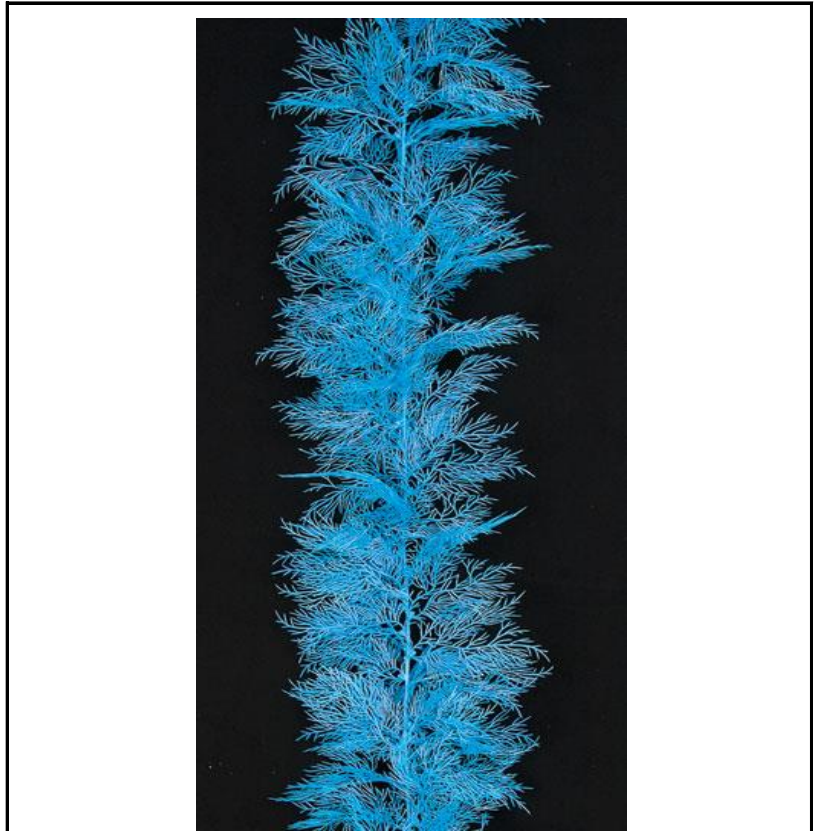

Autograph Foliages

Product Spec Sheet

Item Number: A-350DBL/LBL

Description: 9' Polyblend® Italian Moss Garland - Dark Blue/Light Blue

Length: 9'

Width: 10"

Height: 9'

Stem Length: N/A

Material Type: LDPE Plastic

Color: Dark Blue/Light Blue

Leaf Count: N/A

Flower Count: 0

Bud/Fruit: 0

Weighted Base: No

Bare Stem: N/A

Stem/Trunk Type: N/A

Custom-Made: No

Fire Retardant: No

Limited UV Exterior: No

Polyblend Outdoor: Yes

Packing Information:

Unit of Measure: pc.

Tray Quantity: 10

Case Quantity: 50

Box Dimension: 50" x 13" x 19"

Approx. Box Weight: 59 lbs.

No. of Cartons: 1

Ships UPS/FedEx: Yes

Brand: Polyblend® Outdoor Foliage

Recommended: For Indoor/Outdoor Use

Extra Info:

Warranty and/or Testing:

- Polyblend® Outdoor 5 Year Limited Fade Warranty
- ASTM G155 Xenon Arc Test for 1000 Hours Accelerated Weathering & Fading.