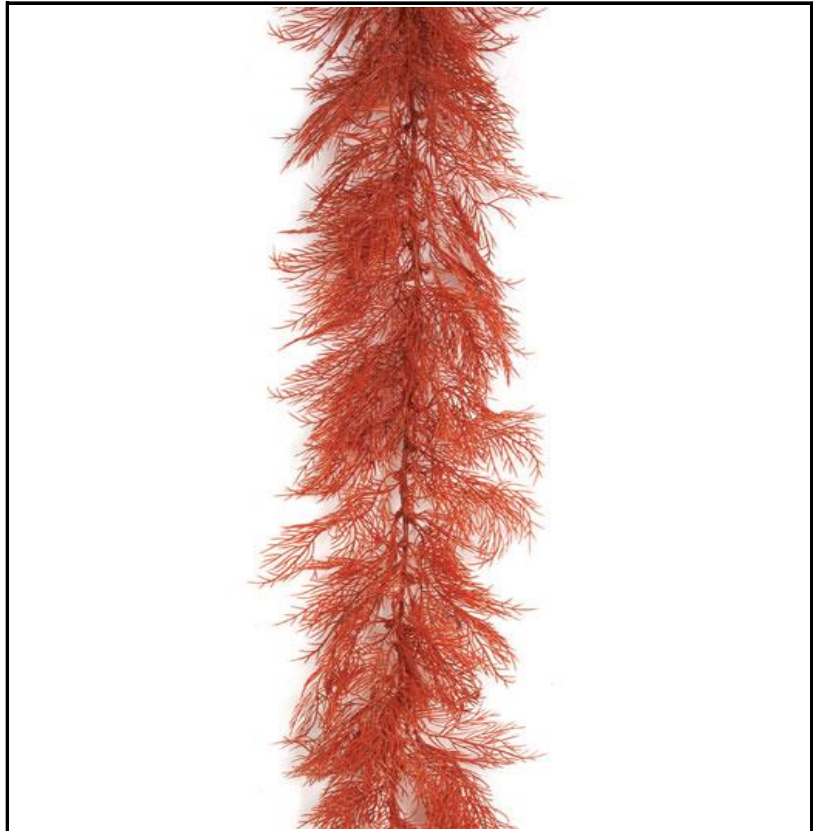

Autograph Foliages

Product Spec Sheet

Item Number: A-350R

Description: 9' Polyblend® Italian Moss Garland - Rust

Length: 9'

Width: 10"

Height: 9'

Stem Length: N/A

Material Type: LDPE Plastic

Color: Rust

Leaf Count: N/A

Flower Count: 0

Bud/Fruit: 0

Weighted Base: No

Bare Stem: N/A

Stem/Trunk Type: N/A

Custom-Made: No

Fire Retardant: No

Limited UV Exterior: No

Polyblend Outdoor: Yes

Packing Information:

Unit of Measure: pc.

Tray Quantity: 10

Case Quantity: 50

Box Dimension: 50" x 19" x 13"

Approx. Box Weight: 59 lbs.

No. of Cartons: 1

Ships UPS/FedEx: Yes

Brand: Polyblend® Outdoor Foliage

Recommended: For Indoor/Outdoor Use

Extra Info:

Warranty and/or Testing:

- Polyblend® Outdoor 5 Year Limited Fade Warranty
- ASTM G155 Xenon Arc Test for 1000 Hours Accelerated Weathering & Fading.